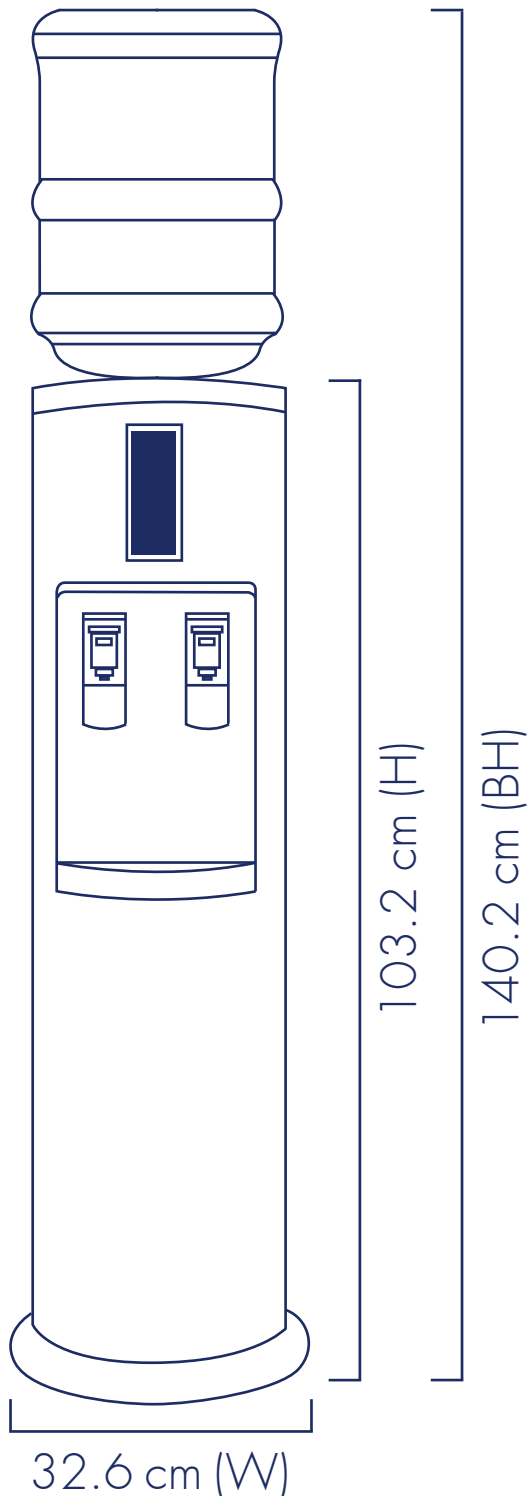

Water at Work

WATER COOLER SERVICE

INSTALLATION REQUIREMENTS:

AquaPoint 60 water cooler can be installed anywhere that has a plug socket within 1 metre. Allow for at least 7cm for ventilation around the water cooler.

KEEP COOLER AWAY FROM:

- Direct sunlight.
- Dusty or humid environments.
- Uneven or sloping surfaces.
- Keep water cooler indoors.

Technical features	
Type	Bottled
Colour	Cream / Anthracite
Capacity	Chills 20lt per hour
Weight	15 Kg
Dimensions	W32.6cm x D35.3cm x H103cm

FOR YOUR FREE SITE SURVEY CALL:

01949 831 094

AAFIRST