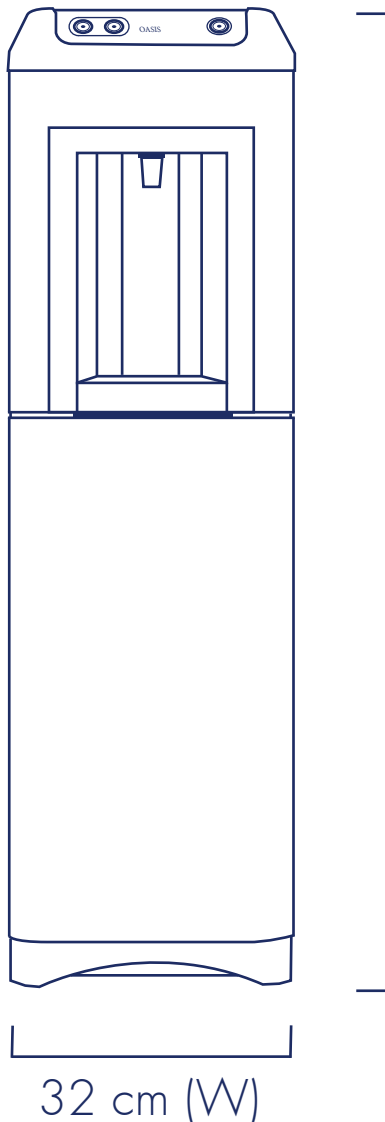

Tri Temperature

FOR YOUR FREE SITE SURVEY CALL:

01949 831 094

Water at Work

WATER COOLER SERVICE

KEY FEATURES:

- Soft touch buttons with indicator light.
- Removable front panel.
- Space for filling sports bottles & carafes.
- Two piece cooling tank for ease of sanitisation.
- Available in three temperature combinations.
- Internal cup dispenser.
- Removable self-draining drip tray.

MODELS:

- Ambient & Cold
- Hot & Cold
- Tri Temperature

Technical features	
Type	Point of use
Colour	Silver / Black
Capacity	1.5 litres (Cold tank)
Capacity	1.5 litres (Hot tank)
Weight	21 Kg
Wattage	90 watts
Dimensions	W32cm x D34.5cm x H111cm