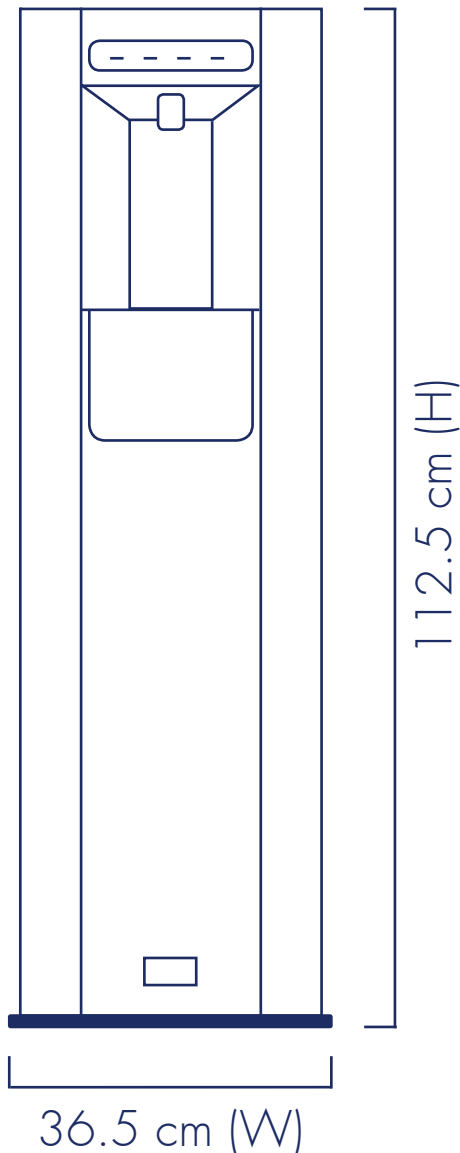

MODELS:

- Hot & Cold
- Ambient & Cold
- CO2 Options available

FOR YOUR FREE SITE SURVEY CALL:

01949 831 094

Water at Work

WATER COOLER SERVICE

GENERAL LOCATION GUIDELINES:

To be placed on a smooth, level floor.

Out of direct sunlight.

Away from radiators & toilet facilities.

Do not locate in damp areas where water is likely to collect.

Cooler to be installed within 2 meters of an electrical socket.

Technical features

Type	Point of use
Colour	Silver / Grey / Black
Capacity	1.8 litres (Hot)
Weight	16.5 - 17.5 Kg
Temperature	0°C - 95°C
Wattage	220 - 240 watts
Dimensions	W36.5cm x D35cm x H112.5cm

FOR YOUR FREE SITE SURVEY CALL: