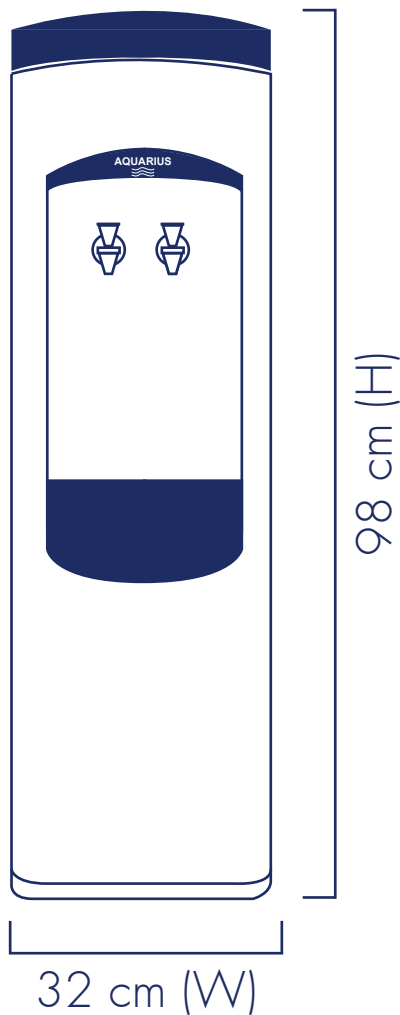

Water at Work

WATER COOLER SERVICE

MAINTENANCE:

Annual maintenance contracts are available which cover two on-site sanitisation visits. Two filter changes are also available, we will check all plumbing, fittings and wiring. In addition, on-site call outs can also be arranged.

Technical features

Type	Point of Use
Colour	White
Cooling	Reservoir
Temp	Up to 92°C
Weight	14.7kg
Wattage	600 watts
Dimensions	W32cm x D32cm x H98cm

FOR YOUR FREE SITE SURVEY CALL:

01949 831 094