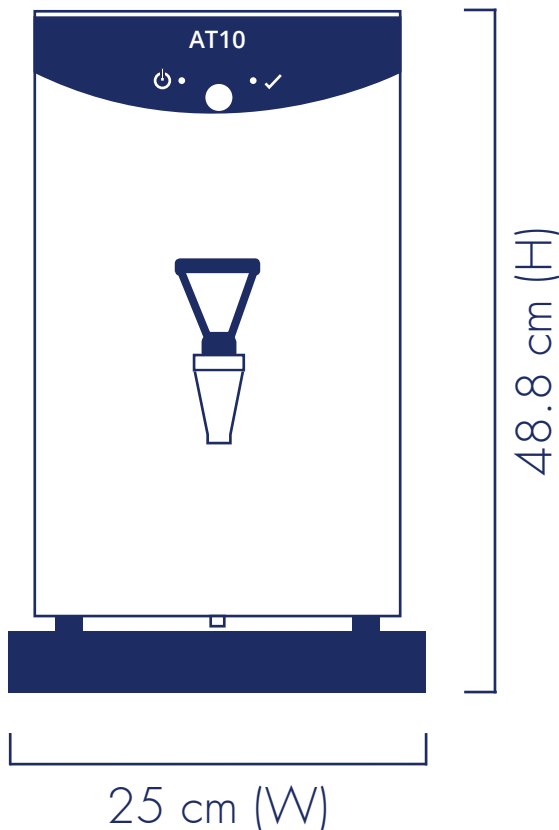

## Technical features

|                  |                           |
|------------------|---------------------------|
| Type             | Counter-top               |
| Colour           | White / Black Trim        |
| Capacity         | 28 litre Per Hour         |
| Instant Draw off | 10 litre                  |
| Temperature      | 90+°C                     |
| Weight           | 11.3kg                    |
| Dimensions       | W25cm x D44.8cm x H48.8cm |