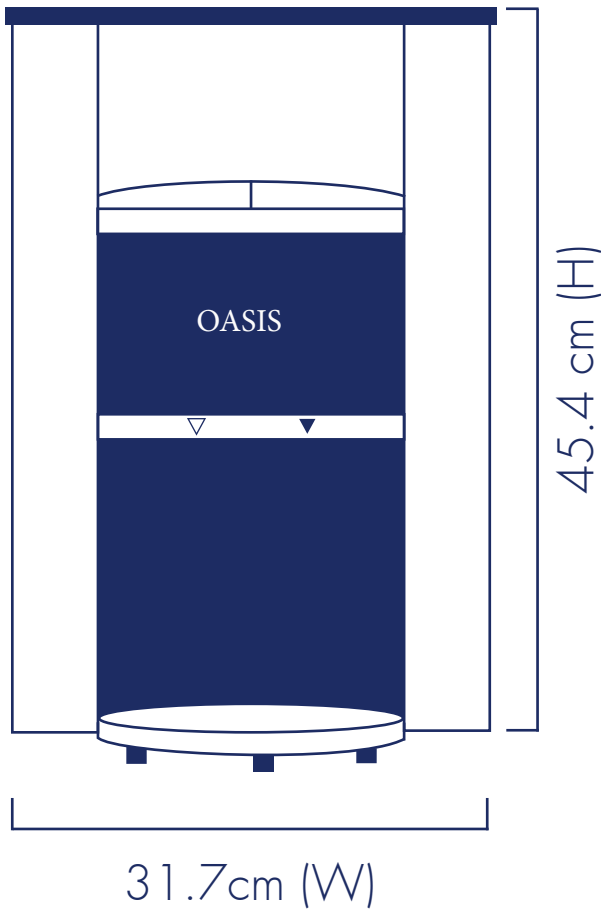

Water at Work

WATER COOLER SERVICE

GENERAL INFORMATION:

To be placed on a smooth, level surface. Out of direct sunlight. Bottled water coolers to be installed within 2 meters of an electrical socket. Plumbed-in water cooler prices inclusive of 6 monthly sanitisations and filter changes.

Technical features

Type	Counter-top
Colour	Brushed Steel
Capacity	4.5 litres (Cold)
Volts	220 - 240 Volts
Temperature	10+°C
Weight	15.8kg
Dimensions	W31.7cm x D35.6cm x H45.4cm

FOR YOUR FREE SITE SURVEY CALL:

01949 831 094